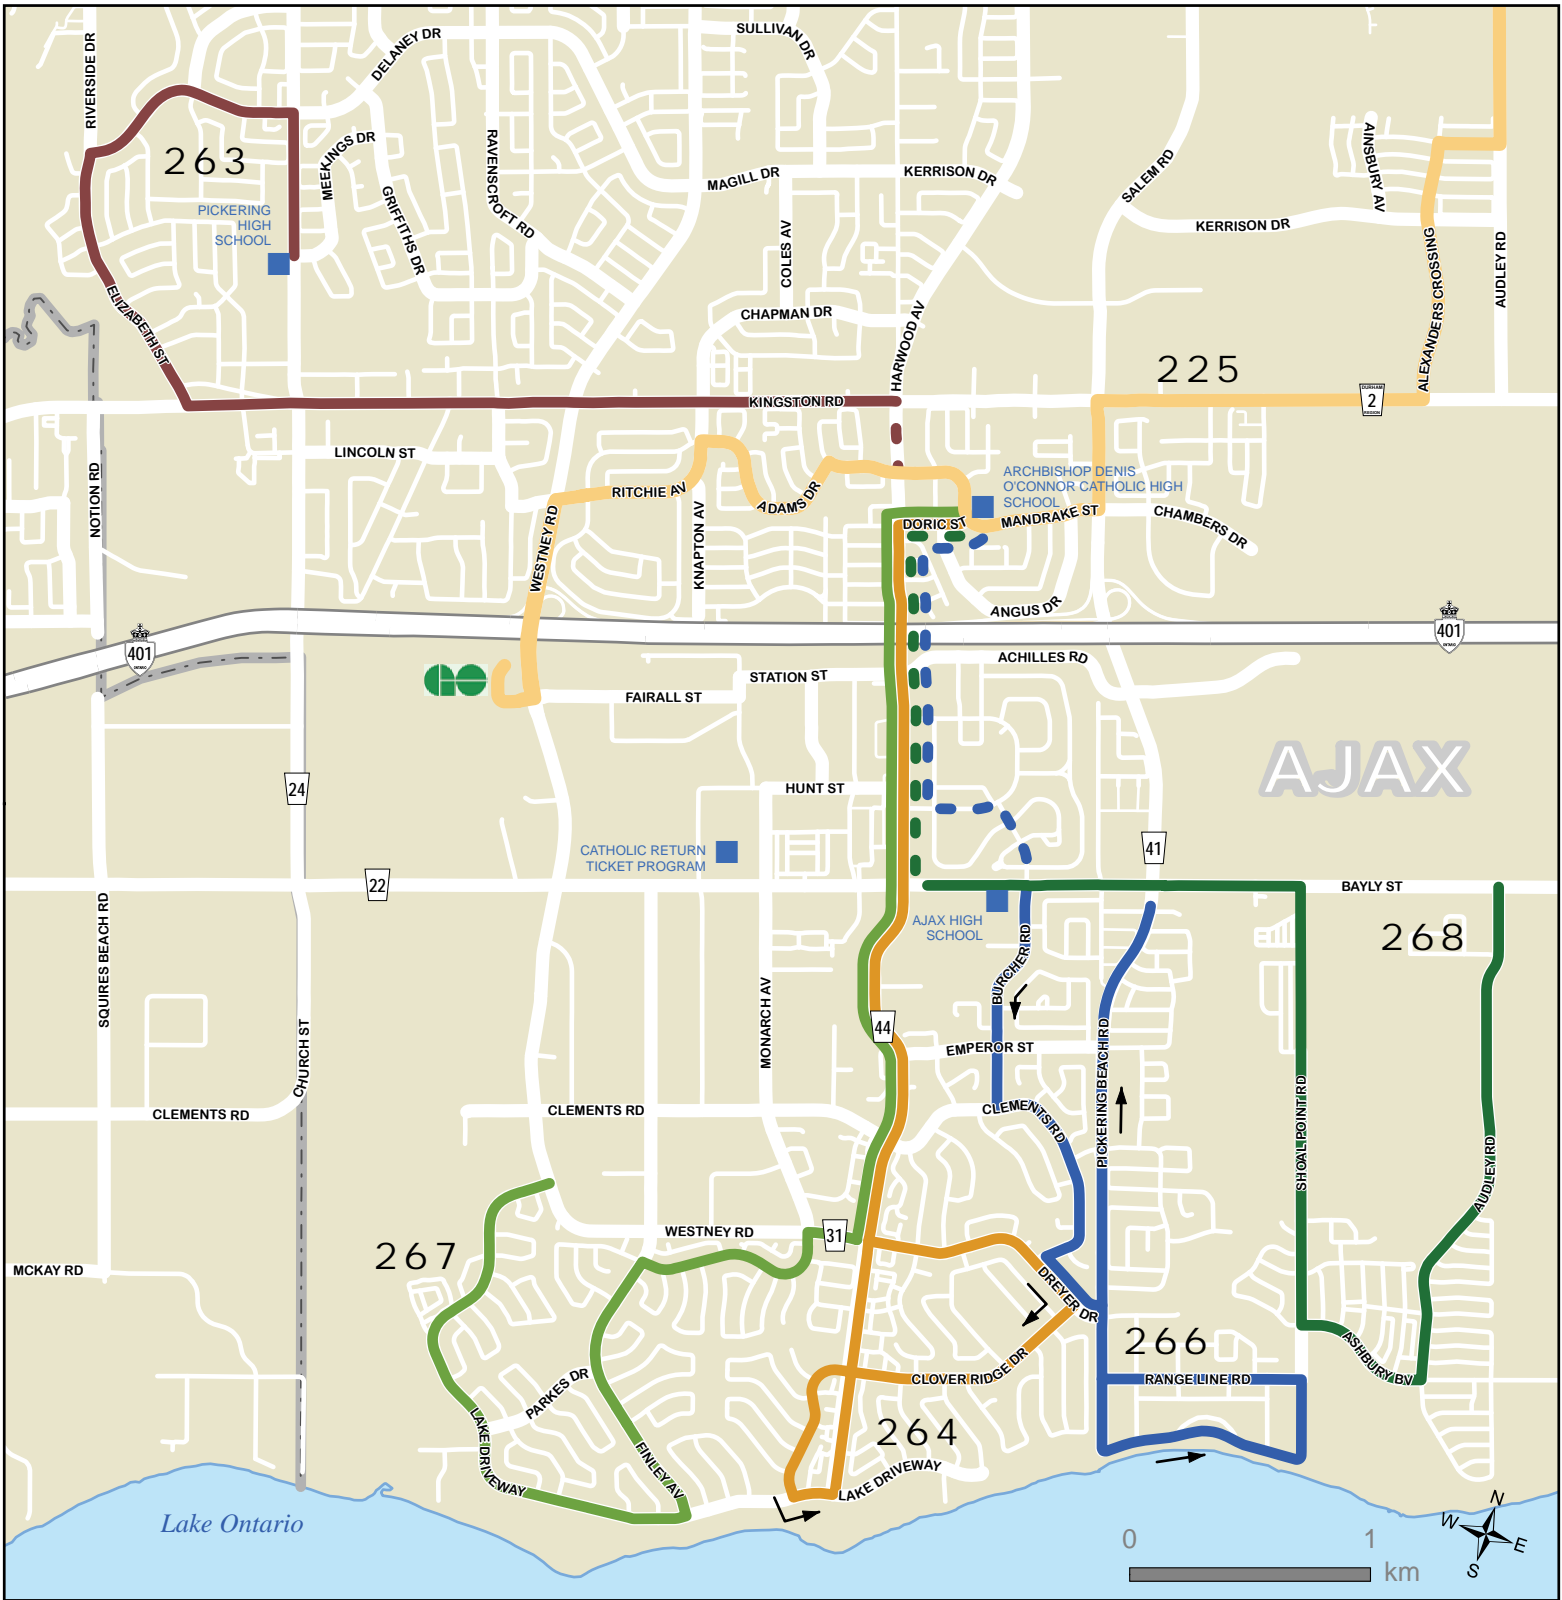

NO PICKUP/DROP-OFF

# DENIS O'CONNOR - AM SERVICE

EFFECTIVE JULY 2011

Route #	Start Time	Arrival Time	Comments
263	7:40	8:00	Starts @ Meekings & Church
264	7:40	8:01	Starts @ Dreyer eastbound & Harwood
266	7:39	8:00	Starts @ Kings Cres & Burcher
267	7:40	8:00	Starts @ Rands & Agate
268	7:40	8:00	Starts at Shoal Point & Bayly

## DENIS O'CONNOR - PM SERVICE

EFFECTIVE JULY 2011

Route #	Arrive @ School	Depart. Time	End Time	Comments
263	--	14:45	15:01	Ends @ Meekings & Church
264	--	14:45	14:53	Ends @ Harwood northbound & Dreyer
266	--	14:45	14:53	Ends @ Pickering Beach & Bayly
267	--	14:45	14:54	Ends @ Lake Driveway & Westney
268	--	14:45	14:55	Ends @ Bayly & Shoal Point